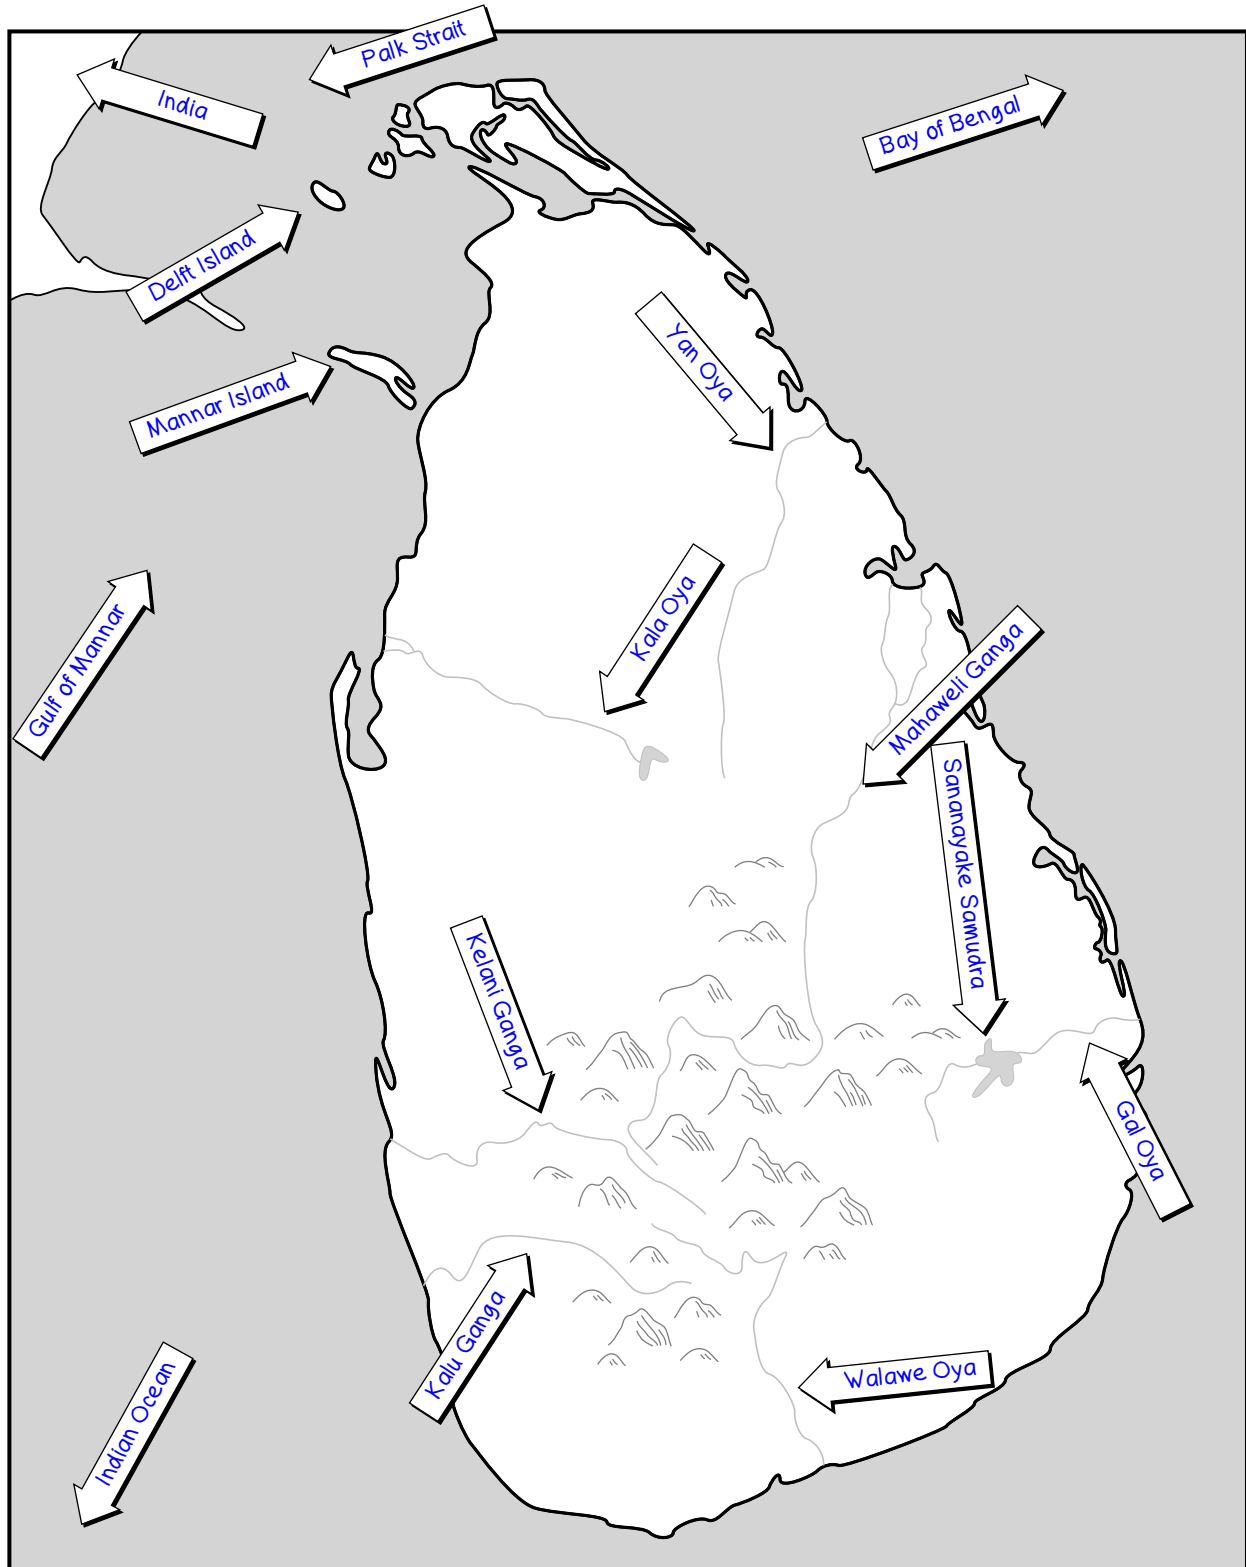

# Geography of Sri Lanka

## A Label-Me Map

Name: \_\_\_\_\_ Date: \_\_\_\_\_

Fill in the arrows with the names of the places they point to.

Sananayake Samudra Bay of Bengal Kala Oya Mannar Island Mahaweli Ganga Gulf of Mannar  
Palk Strait Yan Oya Kalu Ganga India Delft Island Walawe Oya Kelani Ganga Indian Ocean  
Gal Oya

# Geography of Sri Lanka

A Label-Me Map

## ANSWER KEY

Fill in the arrows with the names of the places they point to.

Sananayake Samudra Bay of Bengal Kala Oya Mannar Island Mahaweli Ganga Gulf of Mannar  
Palk Strait Yan Oya Kalu Ganga India Delft Island Walawe Oya Kelani Ganga Indian Ocean  
Gal Oya